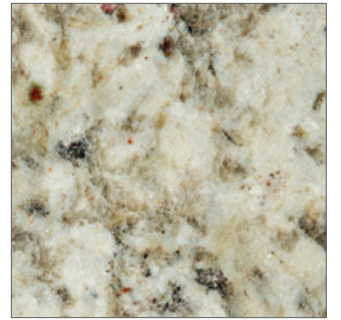

## COLORS

Absolute Black 952

Burlywood 901

Elysian 9403

Luna Bai 9602

Marron Desert 9601

Meteorite 903

Rio Roca 9603

Sandstorm 9605

Tiger Skin White 904

Ubatuba 953

Venice Gold 9604

Wheat 902